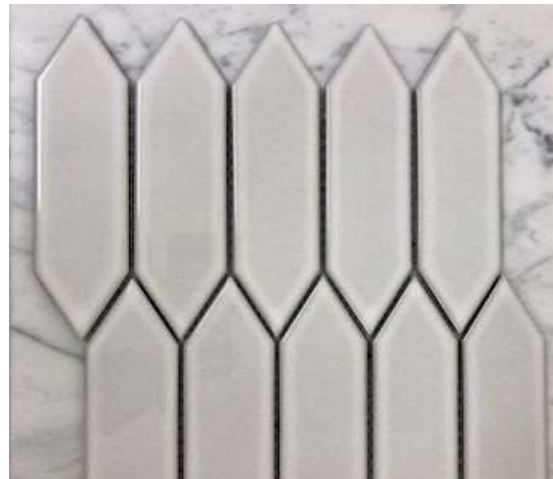

## MOROCCAN ZELLIGE TILES

**SIZES:**

140X40X20MM –LOOSE  
100X100X10MM –LOOSE

**FINISH:**

GLAZED

## OPAL CERAMIC TILES

**SIZES:**

300X75MM

**FINISH:**

GLAZED